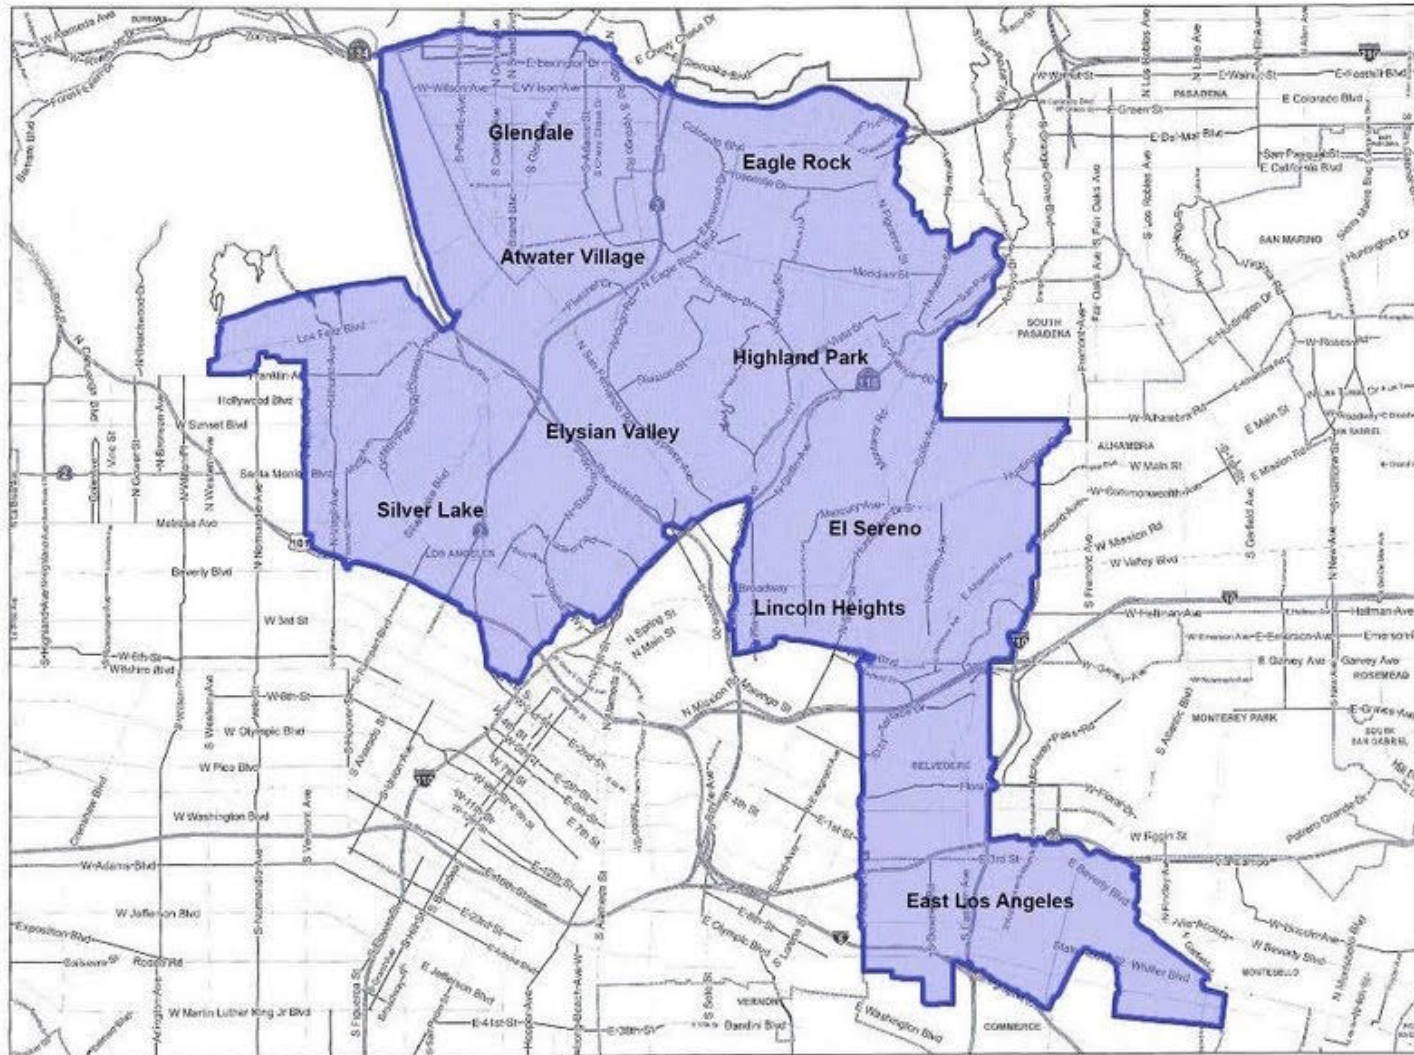

Assembly District 52

Neighborhoods: Angeleno Heights, Atwater Village, City Terrace, Cypress Park, Eagle Rock, East L.A., Echo Park, El Sereno, Elysian Valley, Garvanza, Glassell Park, Glendale [parts south of the 134 Freeway], Hermon, Highland Park, Hillside Village, Lincoln Heights, Los Feliz [most], Montecito Heights, Monterey Hills, Mount Washington, and Silver Lake.

- ZIP codes:**
- 90022
 - 90026
 - 90027 [part]
 - 90029 [part]
 - 90031
 - 90032
 - 90033 [part]
 - 90039
 - 90041
 - 90042
 - 90063
 - 90065
 - 91203 [part]
 - 91204 [part]
 - 91205 [part]
 - 91206 [part]